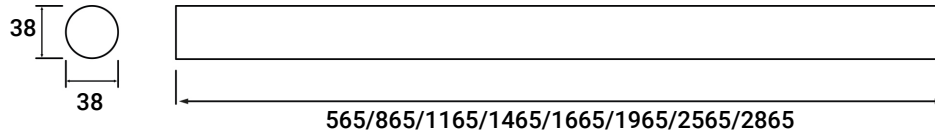

NTUB

ES

Montaje: Adosado/Suspendido.
Fuente de luz: Módulos lineales LED SMD.
Sistema óptico: Difusor y cuerpo resistentes a los rayos UVA. Temperatura de color 4000K. Disponible, 3000K.
Distribución luminosa: Directa.
Equipo eléctrico: Equipo de control electrónico. PF>0,95.
Materiales: Cuerpo: Policarbonato. Difusor: Policarbonato.
Acabado: Color blanco.

EN

Mounting: Surface/Suspended.
Light source: LED linear modules SMD.
Optical system: Diffuser resistant to UVA rays. Temperature color 4000K. Available, 3000K.
Light distribution: Direct.
Electrical equipment: Electronic control gear. PF>0,95.
Materials: Body: Polycarbonate. Diffuser: Polycarbonate.
Surface finish: White color.

BAJO CONSULTA/UNDER REQUEST
TUNABLE WHITE

ESTANDAR/STANDARD

DISPONIBLE/AVAILABLE

CONFIGURACION ONLINE ONLINE CONFIGURATION

Código Code	Referencia Reference	Kg Kg	Potencia Power	Lúmenes Lumens	Eficiencia Efficiency	CCT (K) CCT (K)
NT011940B	NTUB-565-8W 940lm/840+SUS	0,6	8W	940	118 lm/W	4000
NT0211K4B	NTUB-865-13W 1400lm/840+SUS	0,8	13W	1400	108 lm/W	4000
NT0311K9B	NTUB-1165-17W 1900lm/840+SUS	1,0	17W	1900	112 lm/W	4000
NT0412K4B	NTUB-1465-22W 2400lm/840+SUS	1,3	22W	2400	110 lm/W	4000
NT0512K8B	NTUB-1665-25W 2800lm/840+SUS	1,6	25W	2800	112 lm/W	4000
NT0613K3B	NTUB-1965-29W 3300lm/840+SUS	1,9	29W	3300	114 lm/W	4000
NT0713K8B	NTUB-2265-34W 3800lm/840+SUS	2,2	34W	3800	112 lm/W	4000
NT0814K3B	NTUB-2565-38W 4300lm/840+SUS	2,5	38W	4300	113 lm/W	4000
NT0914K8B	NTUB-2865-43W 4800lm/840+SUS	2,8	43W	4800	112 lm/W	4000

ACCESORIOS DISPONIBLES/AVAILABLE ACCESSORIES

REGULACION/DIMING DALI T.COLOR 3000K FLORON CIRCULAR DECORATIVO/DECORATIVE CEILING BASE

BAJO CONSULTA/UNDER REQUEST TUNABLE WHITE