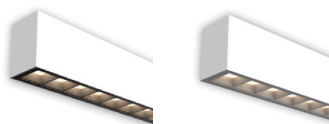

Acabado: Color blanco RAL 9003.
Disponible, gris RAL 9006, negro RAL 9005.

EN

Mounting: Suspended.

Light source: TRIDONIC SMD LED linear modules.
Temperature color 4000K.
Available, 3000K.

Optical system: Direct lighting: LEDIL standard lens 80°. Available, 50°. Indirect lighting: Opal diffuser.

Light distribution: Direct and indirect.

Electrical equipment: Electronic control gear. PF>0,95.
Available, dimmable DALI and/or emergency kit (1-3 h).

Materials: Body: Extruded aluminum profile.
Diffuser (direct): Lenses 80°, 50°. Diffuser (indirect): Opal.

Surface finish: White color RAL 9003.
Available, grey RAL 9006, black RAL 9005.

ESTANDAR | STANDARD
NT55/OPT1-80°-D-I

NT55/OPT1-50°-D-I

FLICKER FREE
UGR <17
*Directa Direct

ESTANDAR COLOR BLANCO BAJO CONSULTA/UNDER REQUEST
STANDARD WHITE COLOR TUNABLE WHITE

ILUMINACION DIRECTA-INDIRECTA
DIRECT-INDIRECT LIGHTING

BAJO CONSULTA/UNDER REQUEST
Acabado de ópticas en color blanco o negro.
Lenses finish in white or black.

ESTANDAR/STANDARD

DISPONIBLE/AVAILABLE

CONFIGURACION ONLINE
ONLINE CONFIGURATION