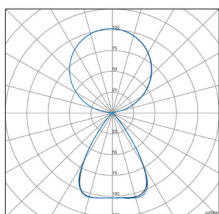

FLICKER FREE
UGR <17
*Directa Direct

ESTANDAR COLOR BLANCO BAJO CONSULTA/UNDER REQUEST
STANDARD WHITE COLOR TUNABLE WHITE

ILUMINACION DIRECTA-INDIRECTA
DIRECT-INDIRECT LIGHTING